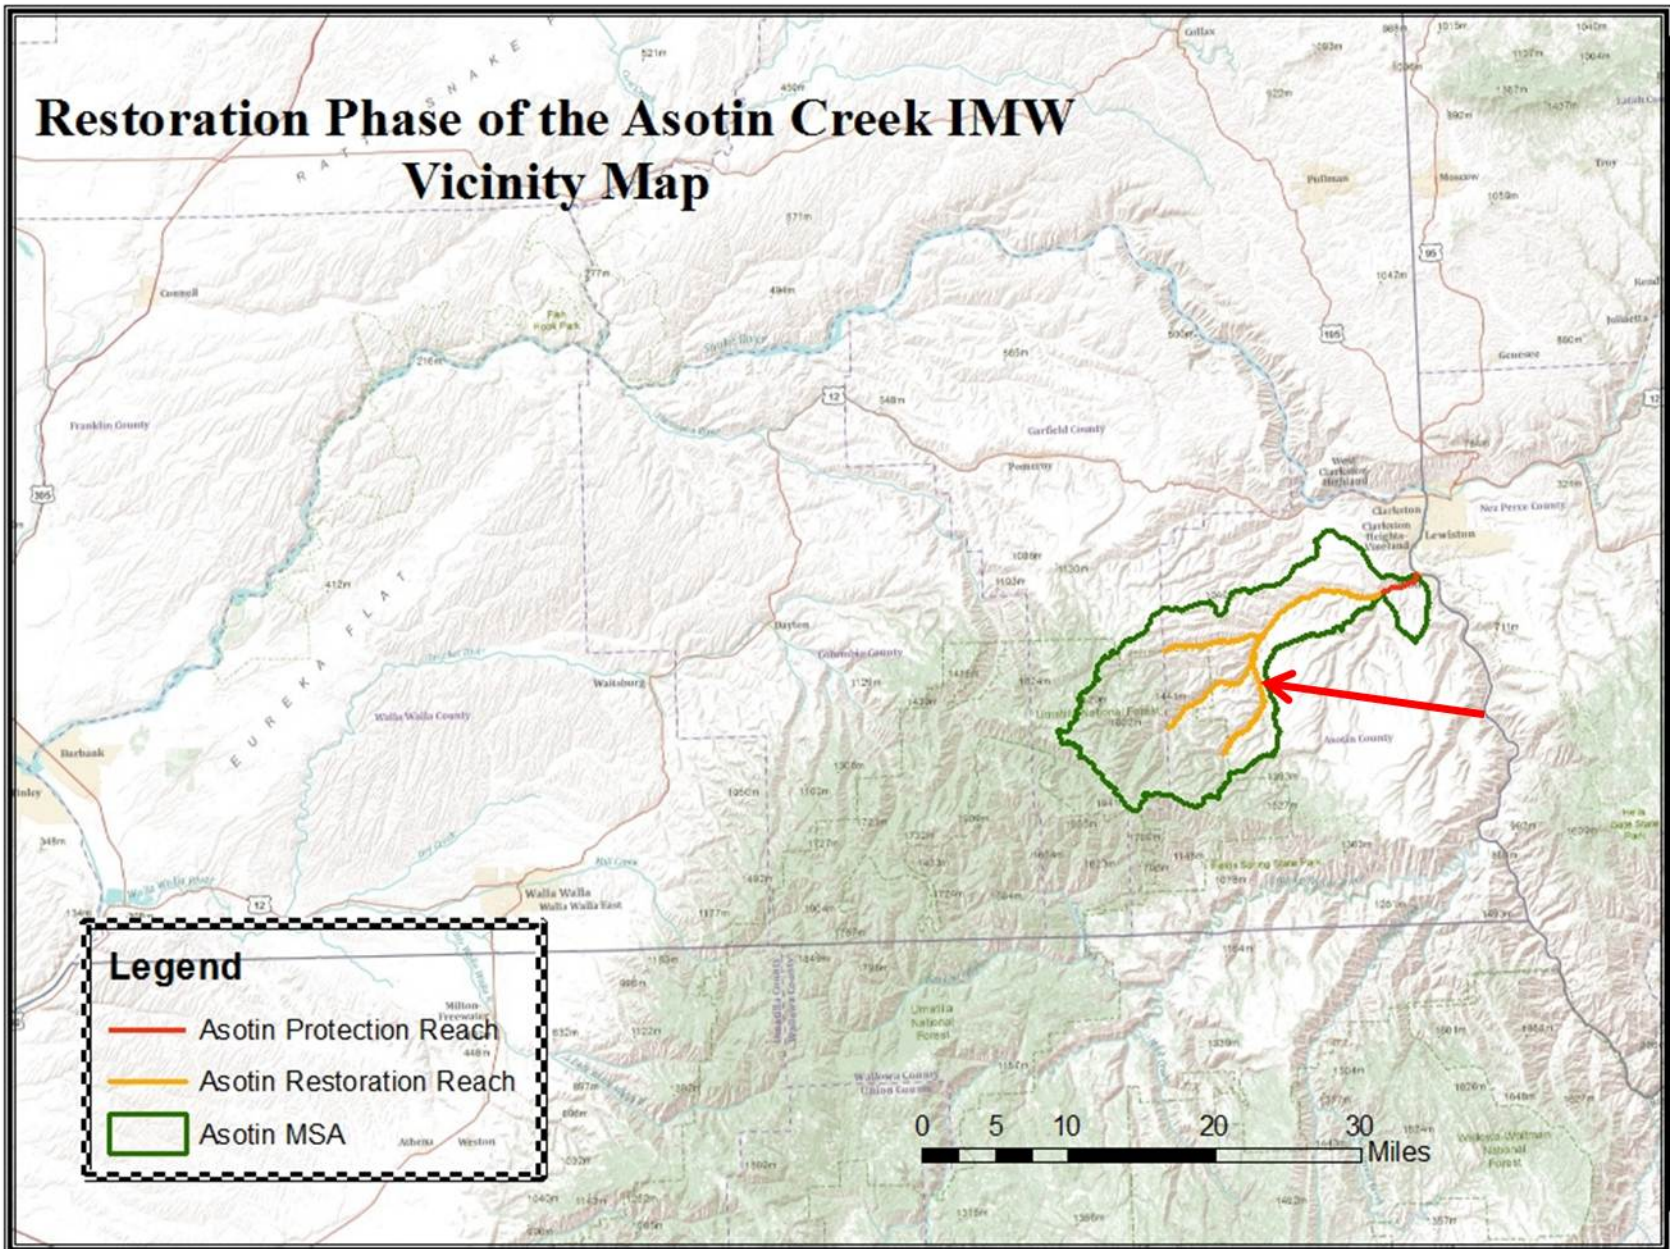

# Restoration Phase of the Asotin Creek IMW Vicinity Map

## Legend

- Asotin Protection Reach
- Asotin Restoration Reach
- Asotin MSA

0 5 10 20 30 Miles